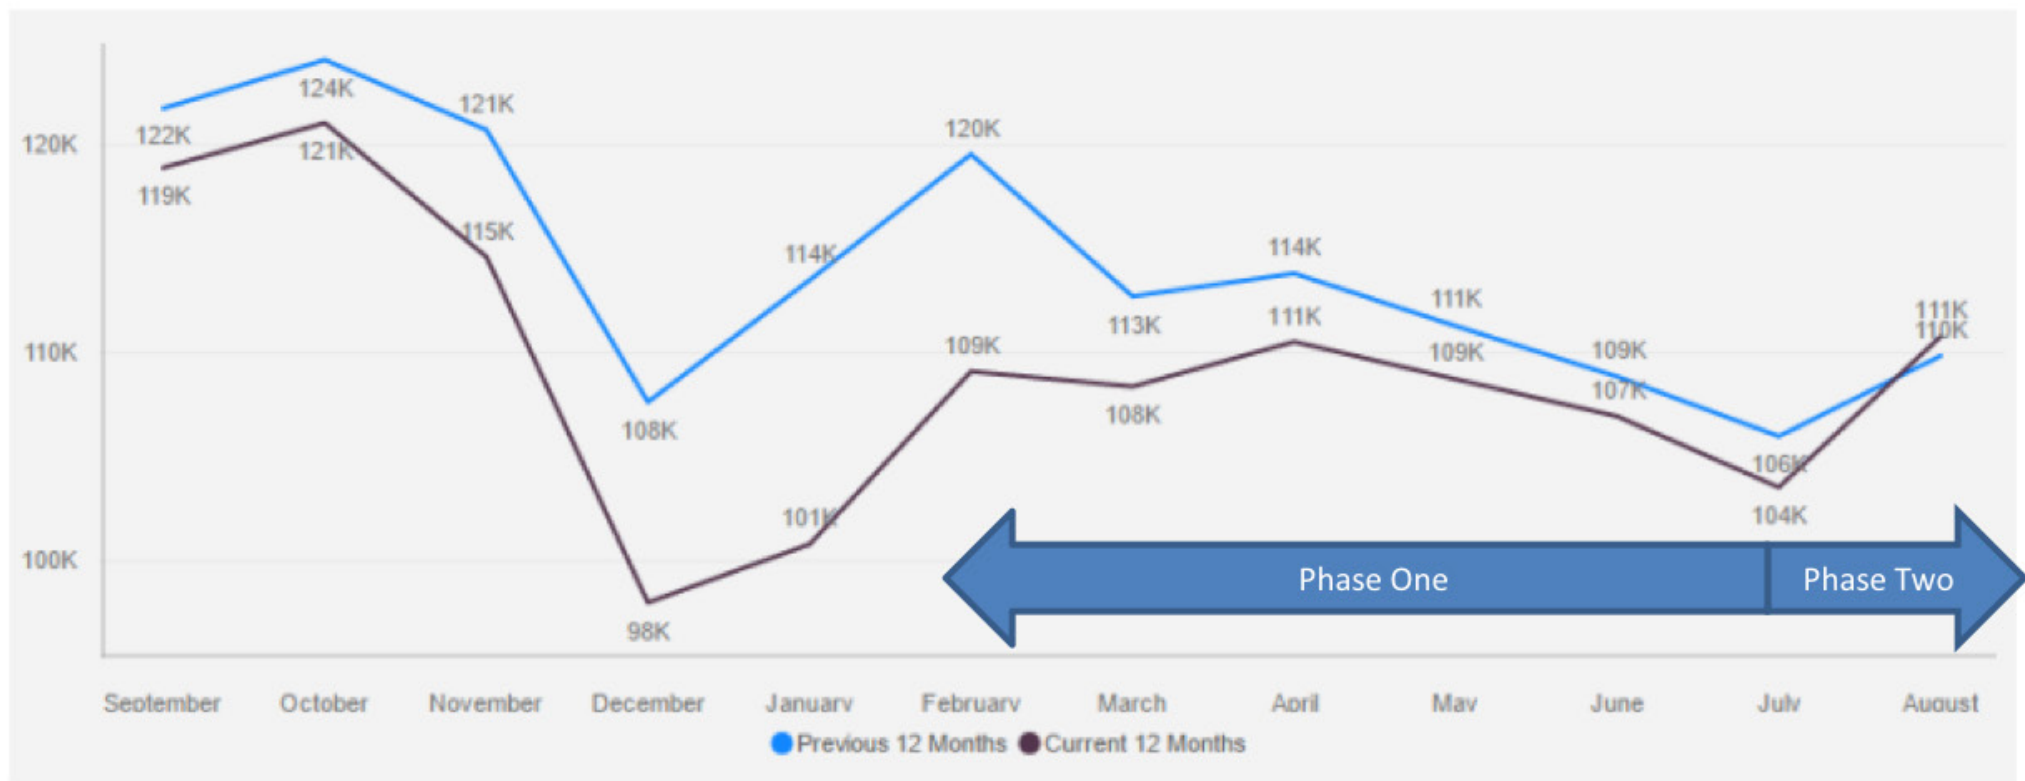

**Shorter wait.
Faster Connections.** **MORE TIME FOR YOU.**

VIAinfo.net

INDOOR

ROUTE 3
12 MINS
SAN PEDRO

**Go Ahead,
take MORE time
With The Kids.**

**Shorter wait.
Faster connections.** **MORE TIME FOR YOU.**

VIAinfo.net

VIA High-Frequency Ridership Performance

VIA System-Wide Ridership Performance

Current Performance

Current Month	FY 2017	FY 2018	% Change
August	109,856	110,784	0.84%
Year-to-Date	FY 2017	FY 2018	% Change
October-August	113,461	108,410	-4.45%