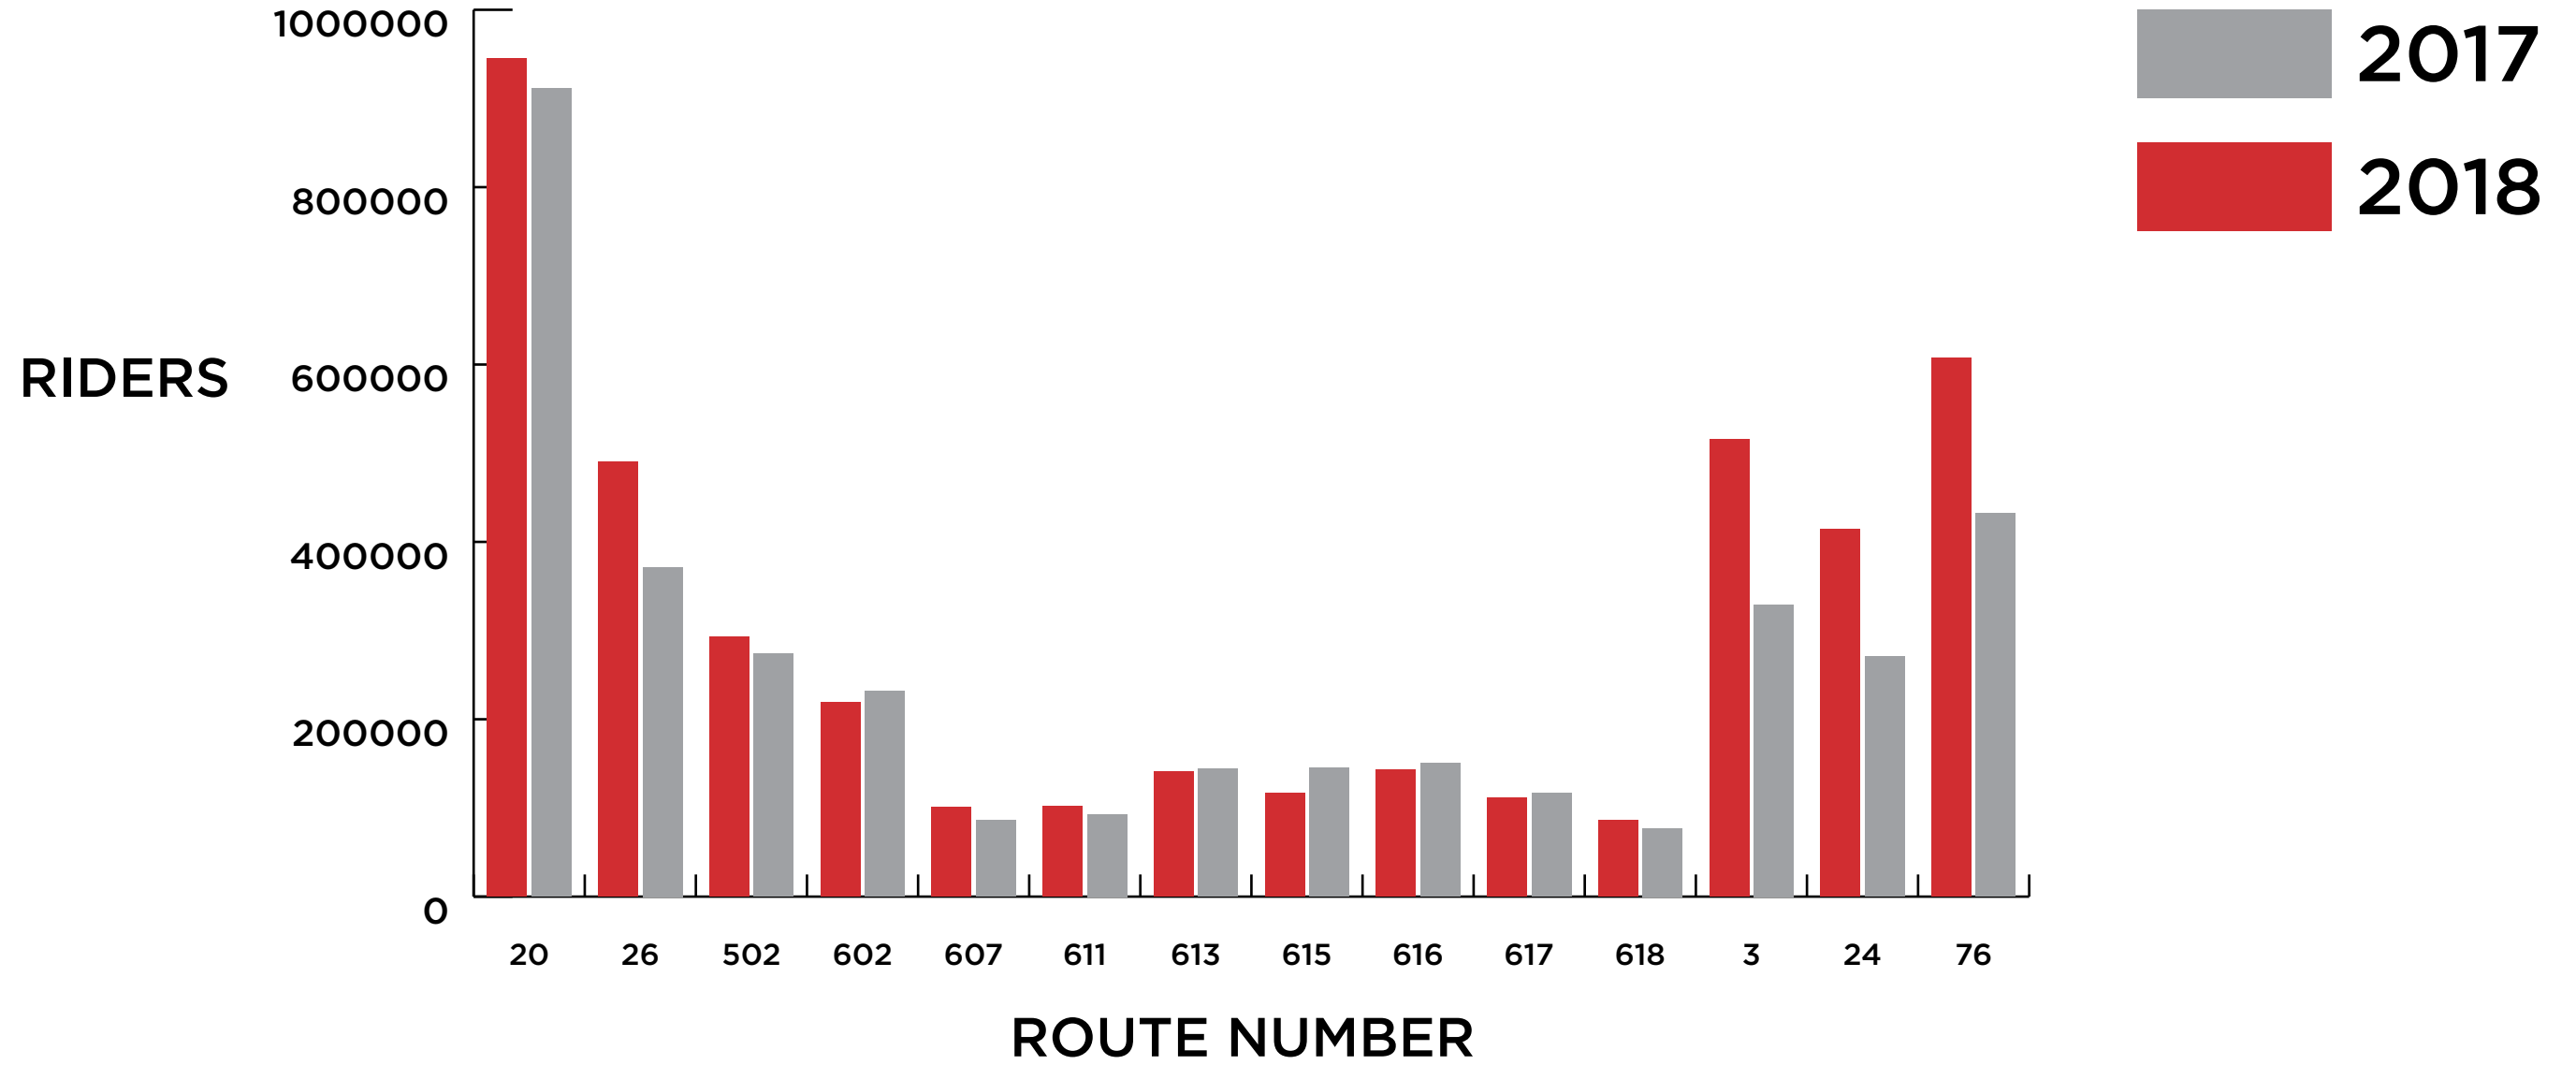

VIA High-Frequency Ridership Performance